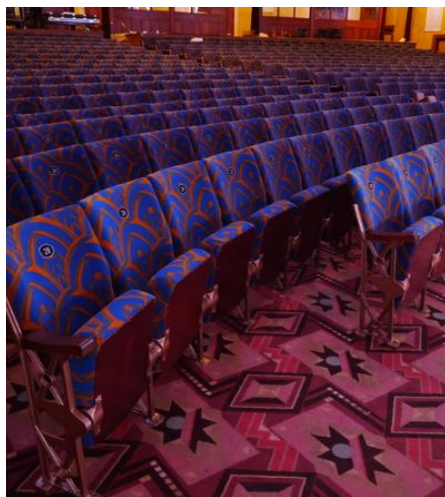

Project summary

Name Stockport Plaza
Details 2,431 sqm2 Custom Axminster carpet AX918A
Date 2009 & Aug 2014

If you have a similar project you would like to discuss, please contact our central team:

Telephone +44 (0)1562 635665