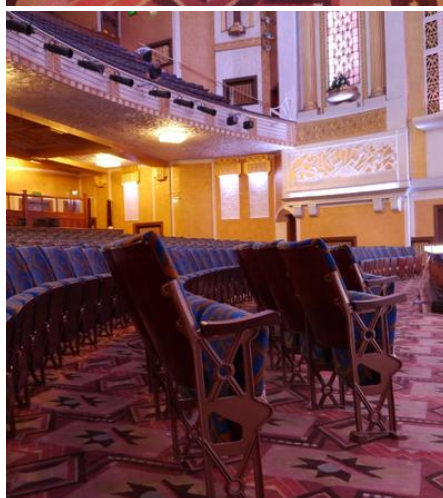

Project summary

Name Stockport Plaza
Details 2,431 sqm2 Custom Axminster carpet AX918A
Date 2009 & Aug 2014

If you have a similar project you would like to discuss, please contact our central team:

Telephone +44 (0)1562 635665