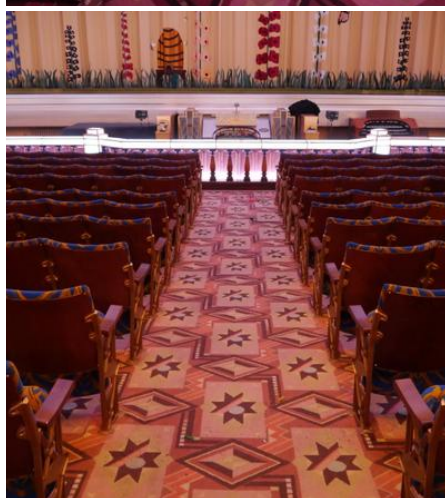

Project summary

Name Stockport Plaza
Details 2,431 sqm2 Custom Axminster carpet AX918A
Date 2009 & Aug 2014

If you have a similar project you would like to discuss, please contact our central team:

Telephone +44 (0)1562 635665