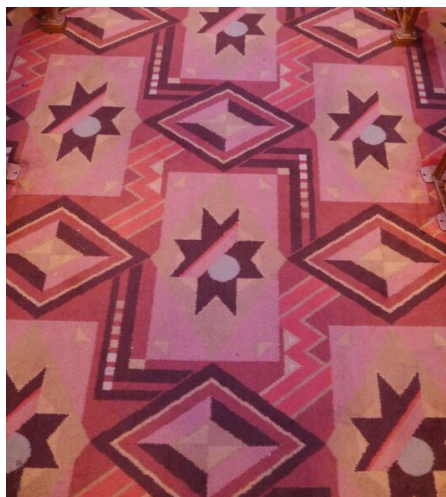

Project summary

Name Stockport Plaza
Details 2,431 sqm2 Custom Axminster carpet AX918A
Date 2009 & Aug 2014

If you have a similar project you would like to discuss, please contact our central team:

Telephone +44 (0)1562 635665