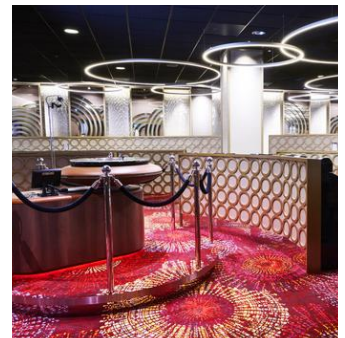

“

Brintons carpets are one of the best commercial carpets available for casinos. We had a great experience working with them on this project. Because of the complexity of the design pattern and the fact that it's a tiled carpet, they were able to give us a lot more than a regular manufacturer. I think the result speaks for itself.

Aleksey Belinskiy, Director of European Projects
Steelman Partners