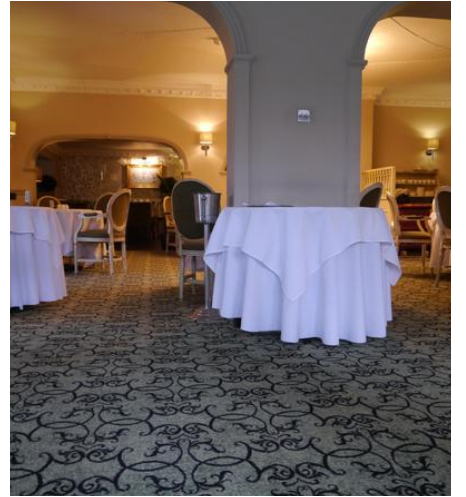

If you have a similar project you would like to discuss, please contact our central team:

Telephone   +44 (0)1562 635665