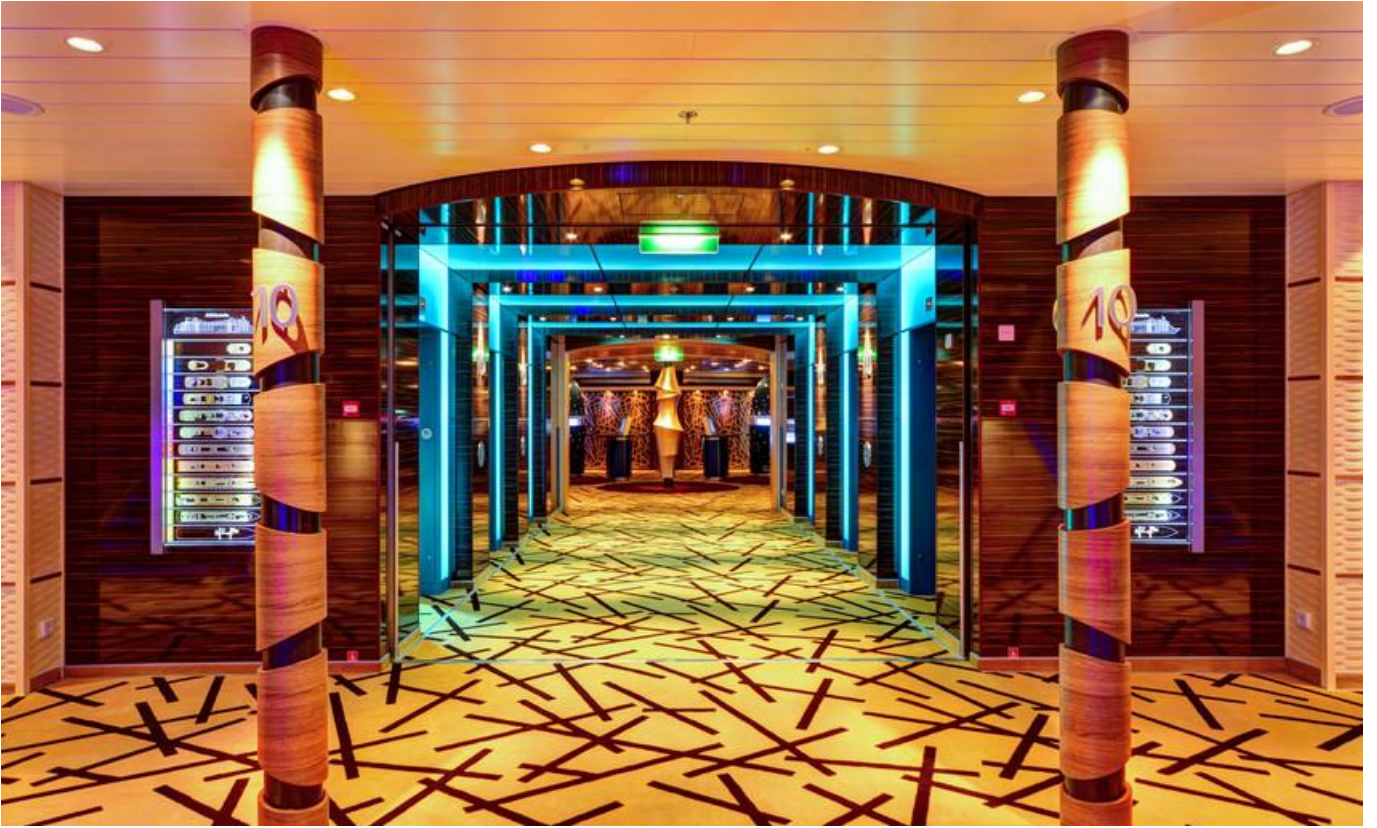

If you have a similar project you would like to discuss, please contact our central team:

Telephone   +44 (0)1562 635665